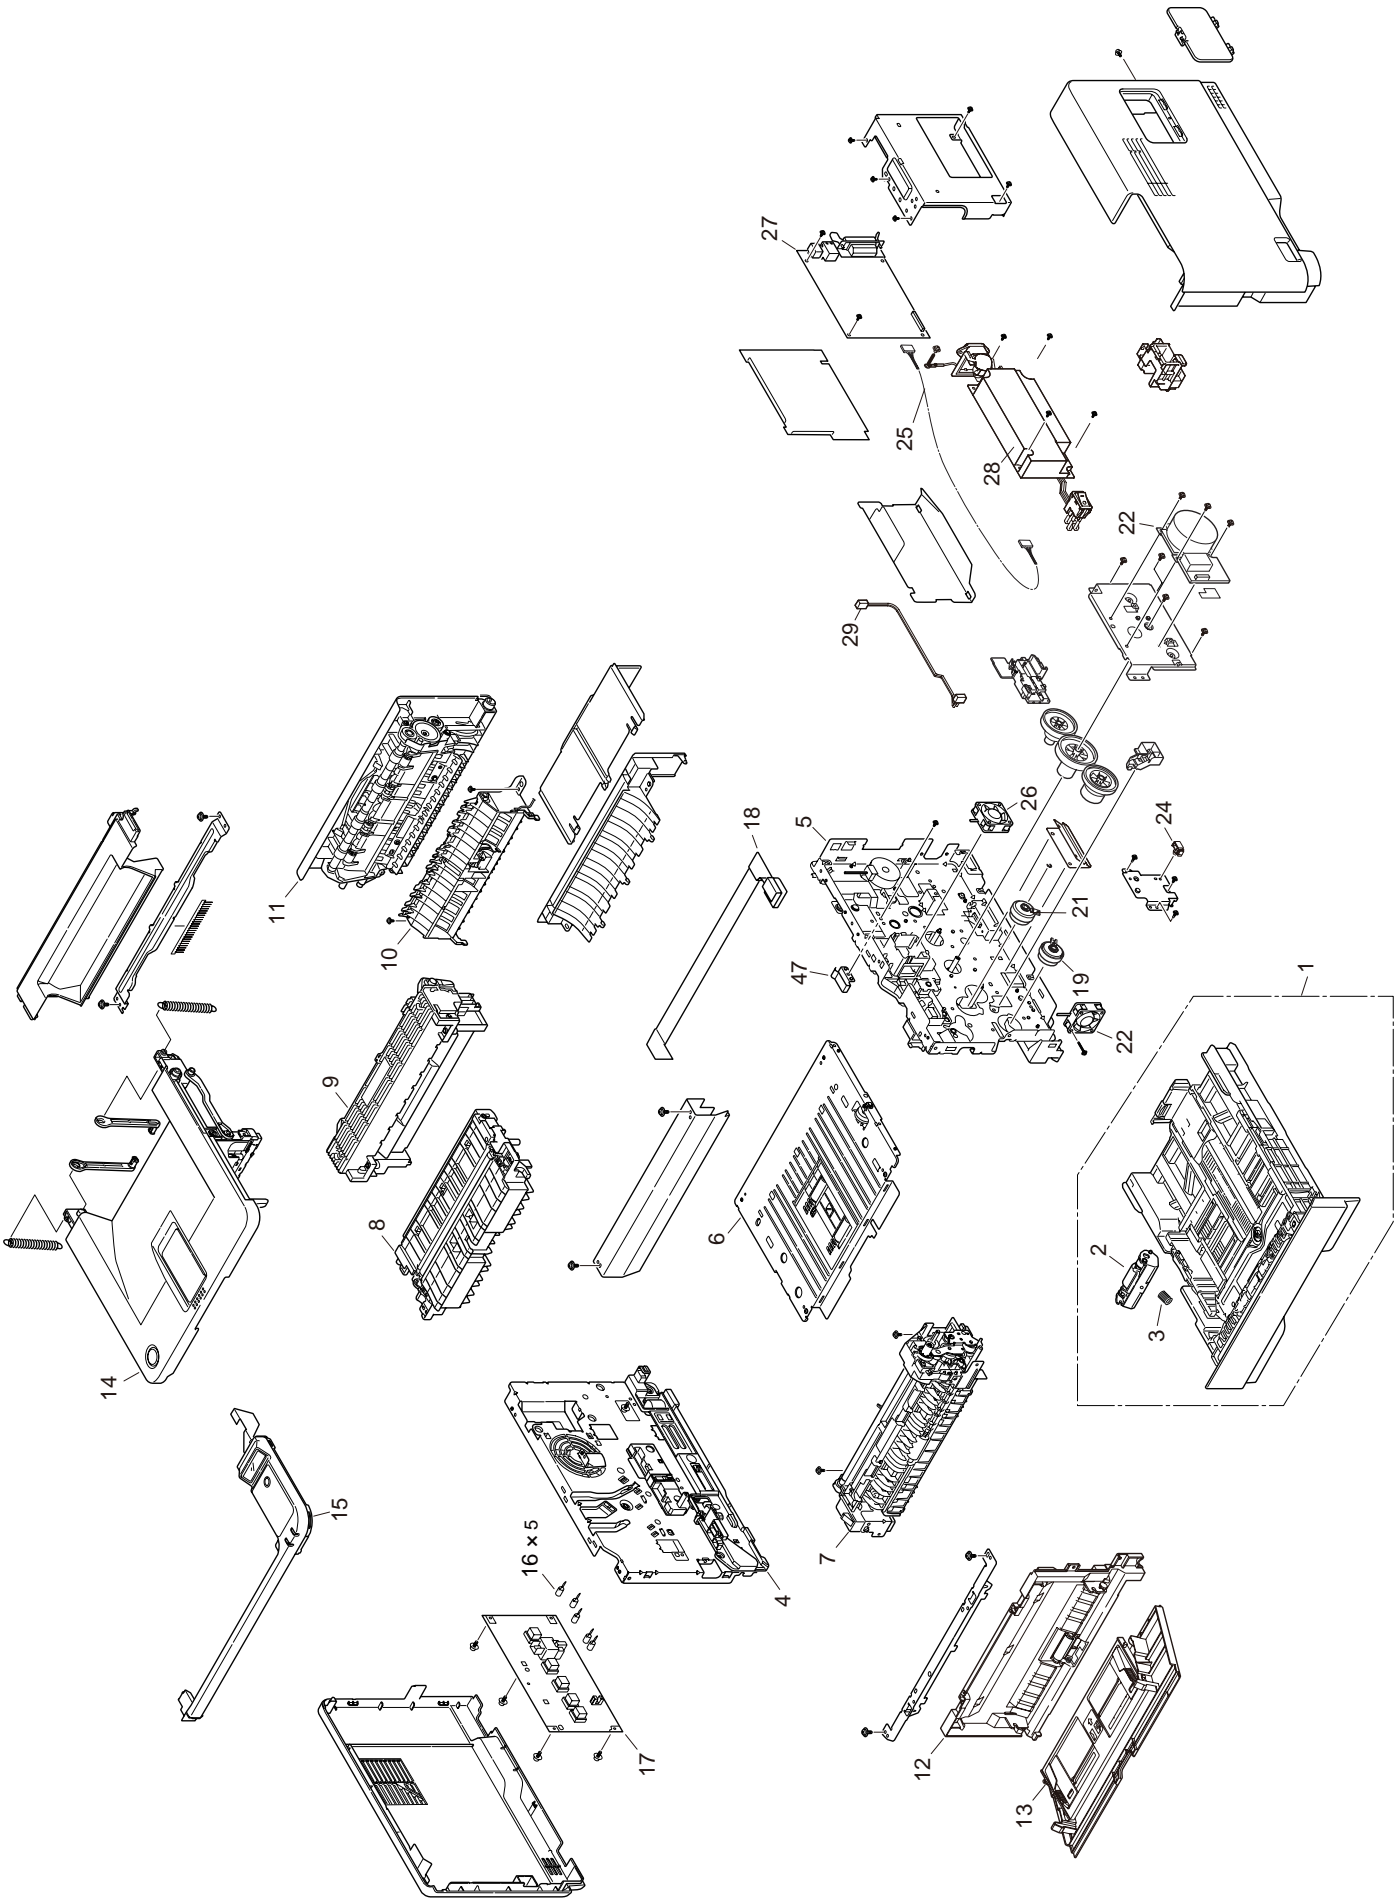

OEL Spare Parts Drawing

B401/B411L6/B431L6/ES4131L6

Revision 1

Printer Unit (B401/B411)

Printer Unit (B431)

Plate-Assy-Side-L

Plate-Assy-Side-R

Duplex-Assy

Front-Assy_1

Front-Assy_2

Frame-Assy-TR

Guide-Eject-Lower-Assy

Frame-Assy-Rear

Manual-Assy (B401/B411)

Manual-Assy (B431)

Cover-Assy-Stacker

Cover-Assy-OPE (B401/B411)

Cover-Assy-OPE (B431)