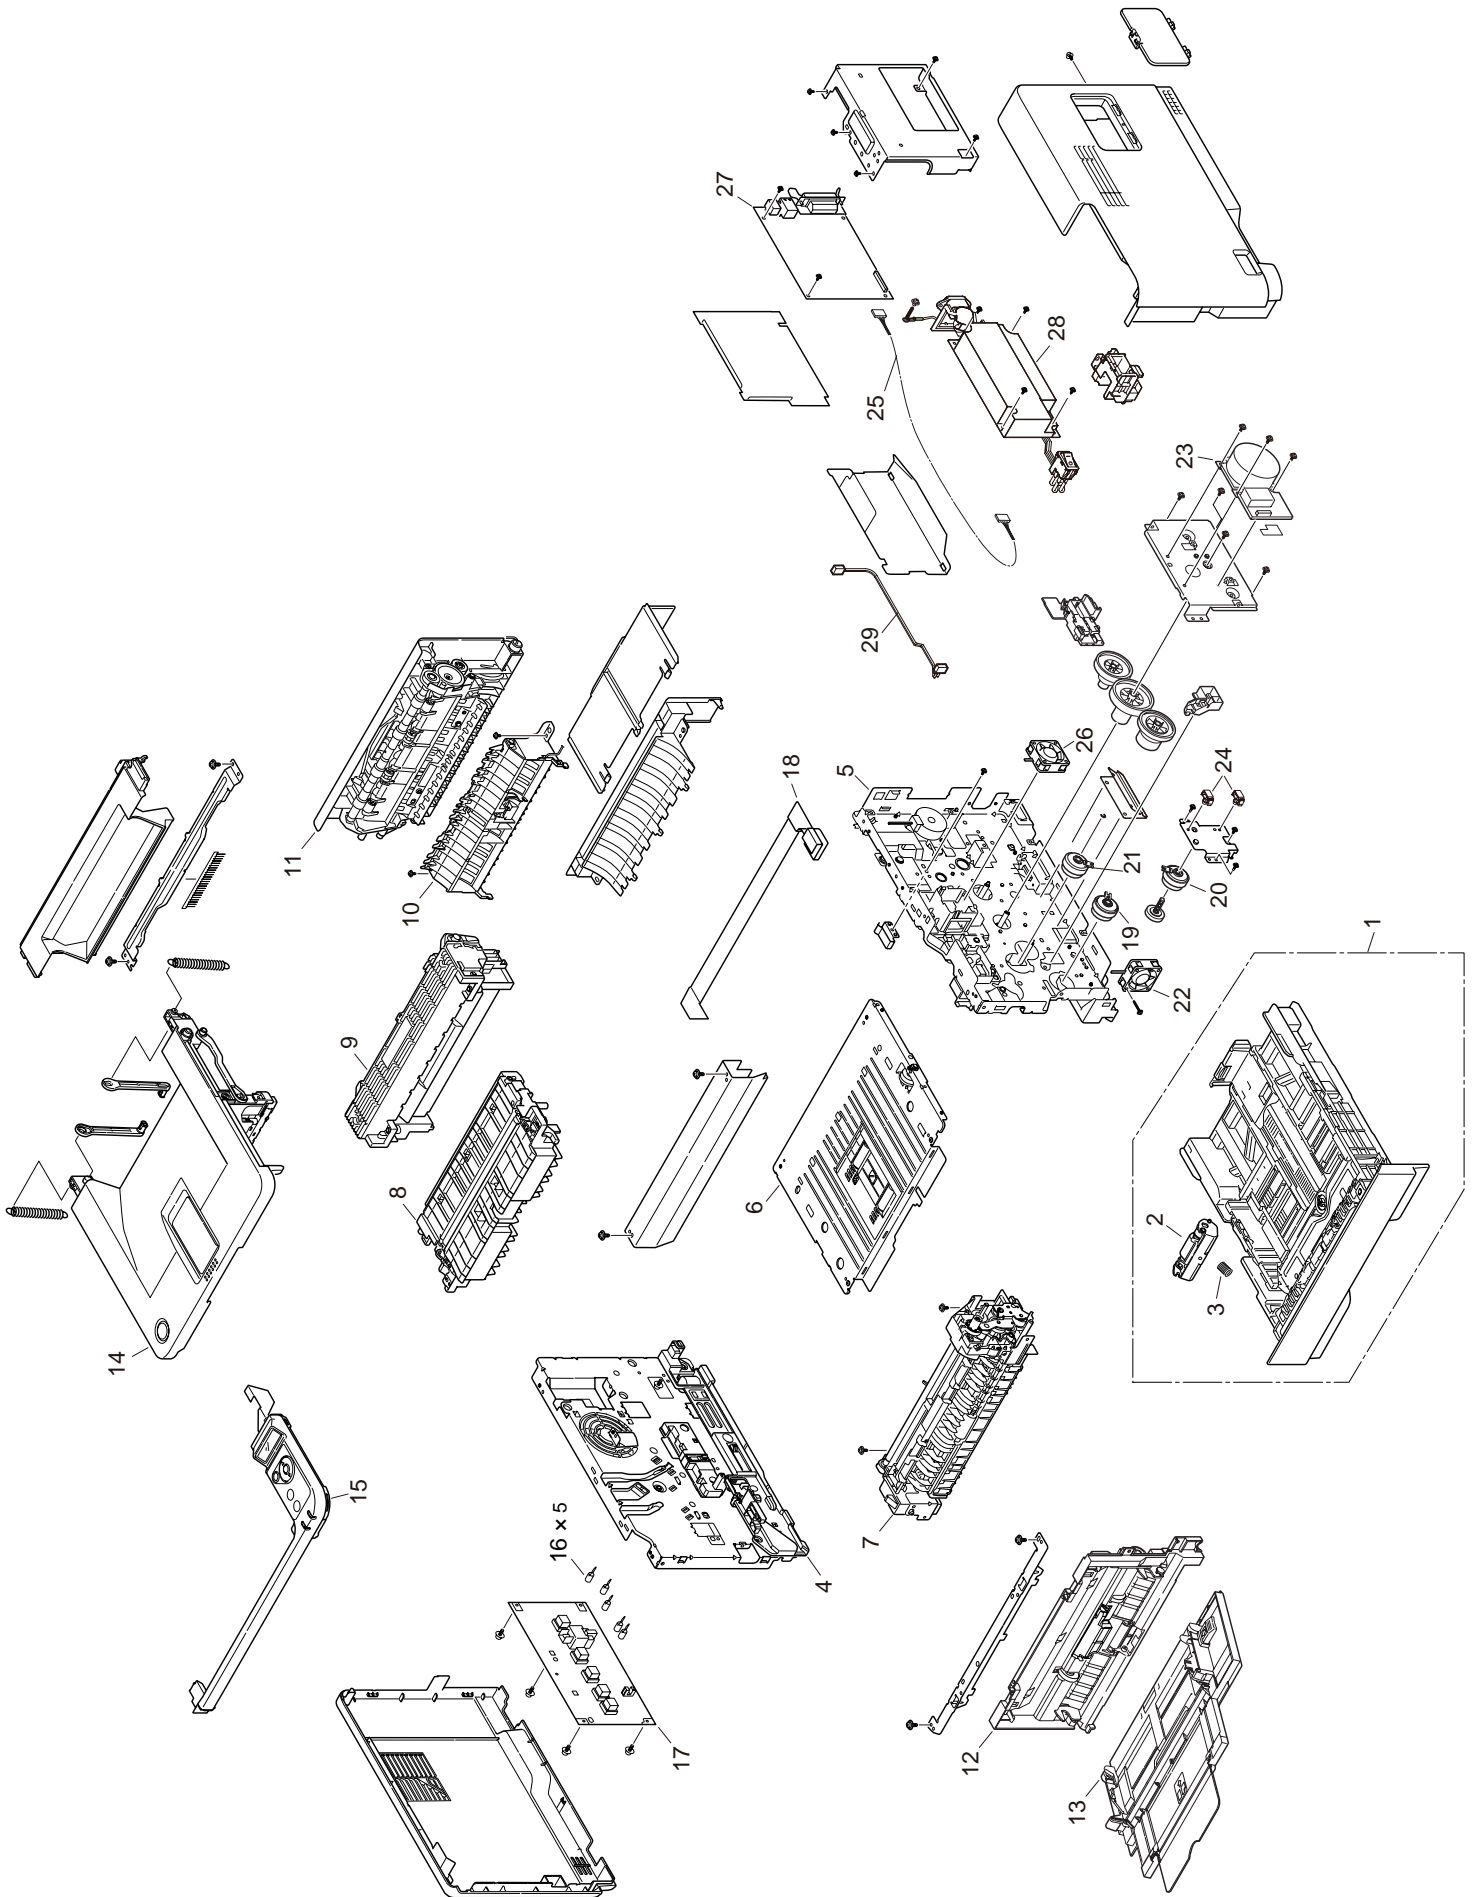

OEL Spare Parts Drawing

B401/B411L6/B431L6/ES4131L6

Revision 1

Printer Unit (B401/B411)

Printer Unit (B431)

Plate-Assy-Side-L

Plate-Assy-Side-R

Duplex-Assy

Front-Assy_1

Front-Assy_2

Frame-Assy-TR

Guide-Eject-Lower-Assy

Frame-Assy-Rear

Manual-Assy (B401/B411)

Manual-Assy (B431)

Cover-Assy-Stacker

Cover-Assy-OPE (B401/B411)

Cover-Assy-OPE (B431)