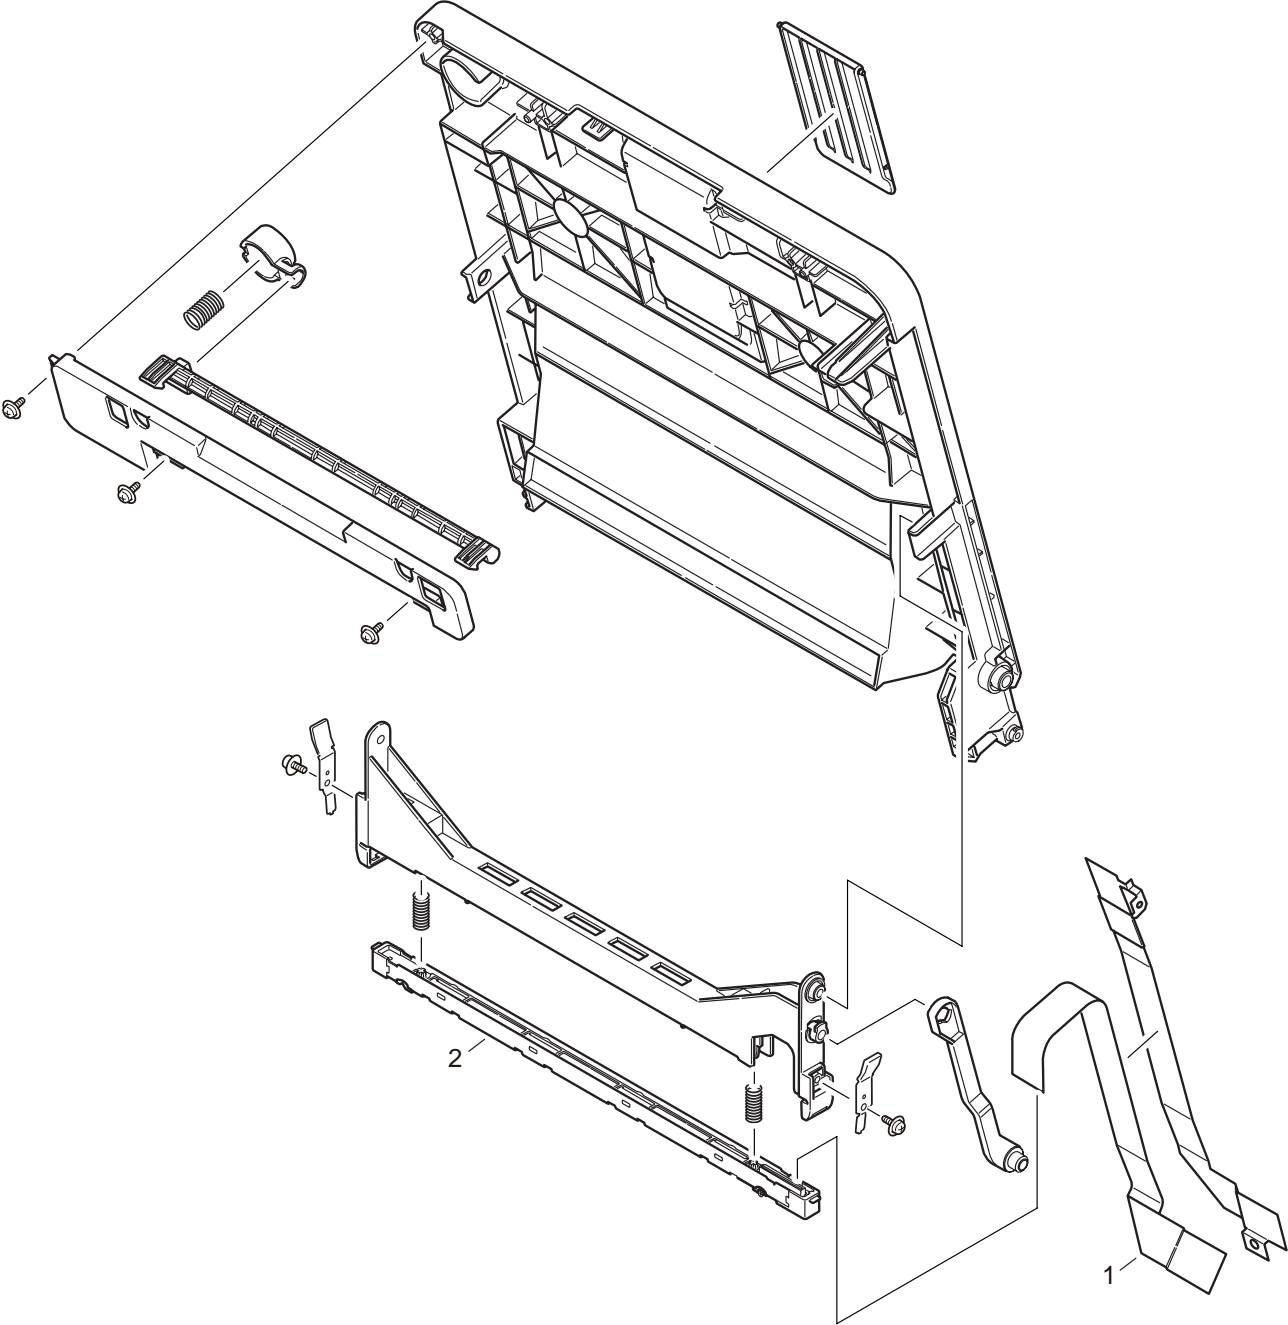

OEL Spare Parts Drawing

B401/B411L6/B431L6/ES4131L6

Revision 1

Printer Unit (B401/B411)

Printer Unit (B431)

Plate-Assy-Side-L

Plate-Assy-Side-R

Duplex-Assy

Front-Assy_1

Front-Assy_2

Frame-Assy-TR

Guide-Eject-Lower-Assy

Frame-Assy-Rear

Manual-Assy (B401/B411)

Manual-Assy (B431)

Cover-Assy-Stacker