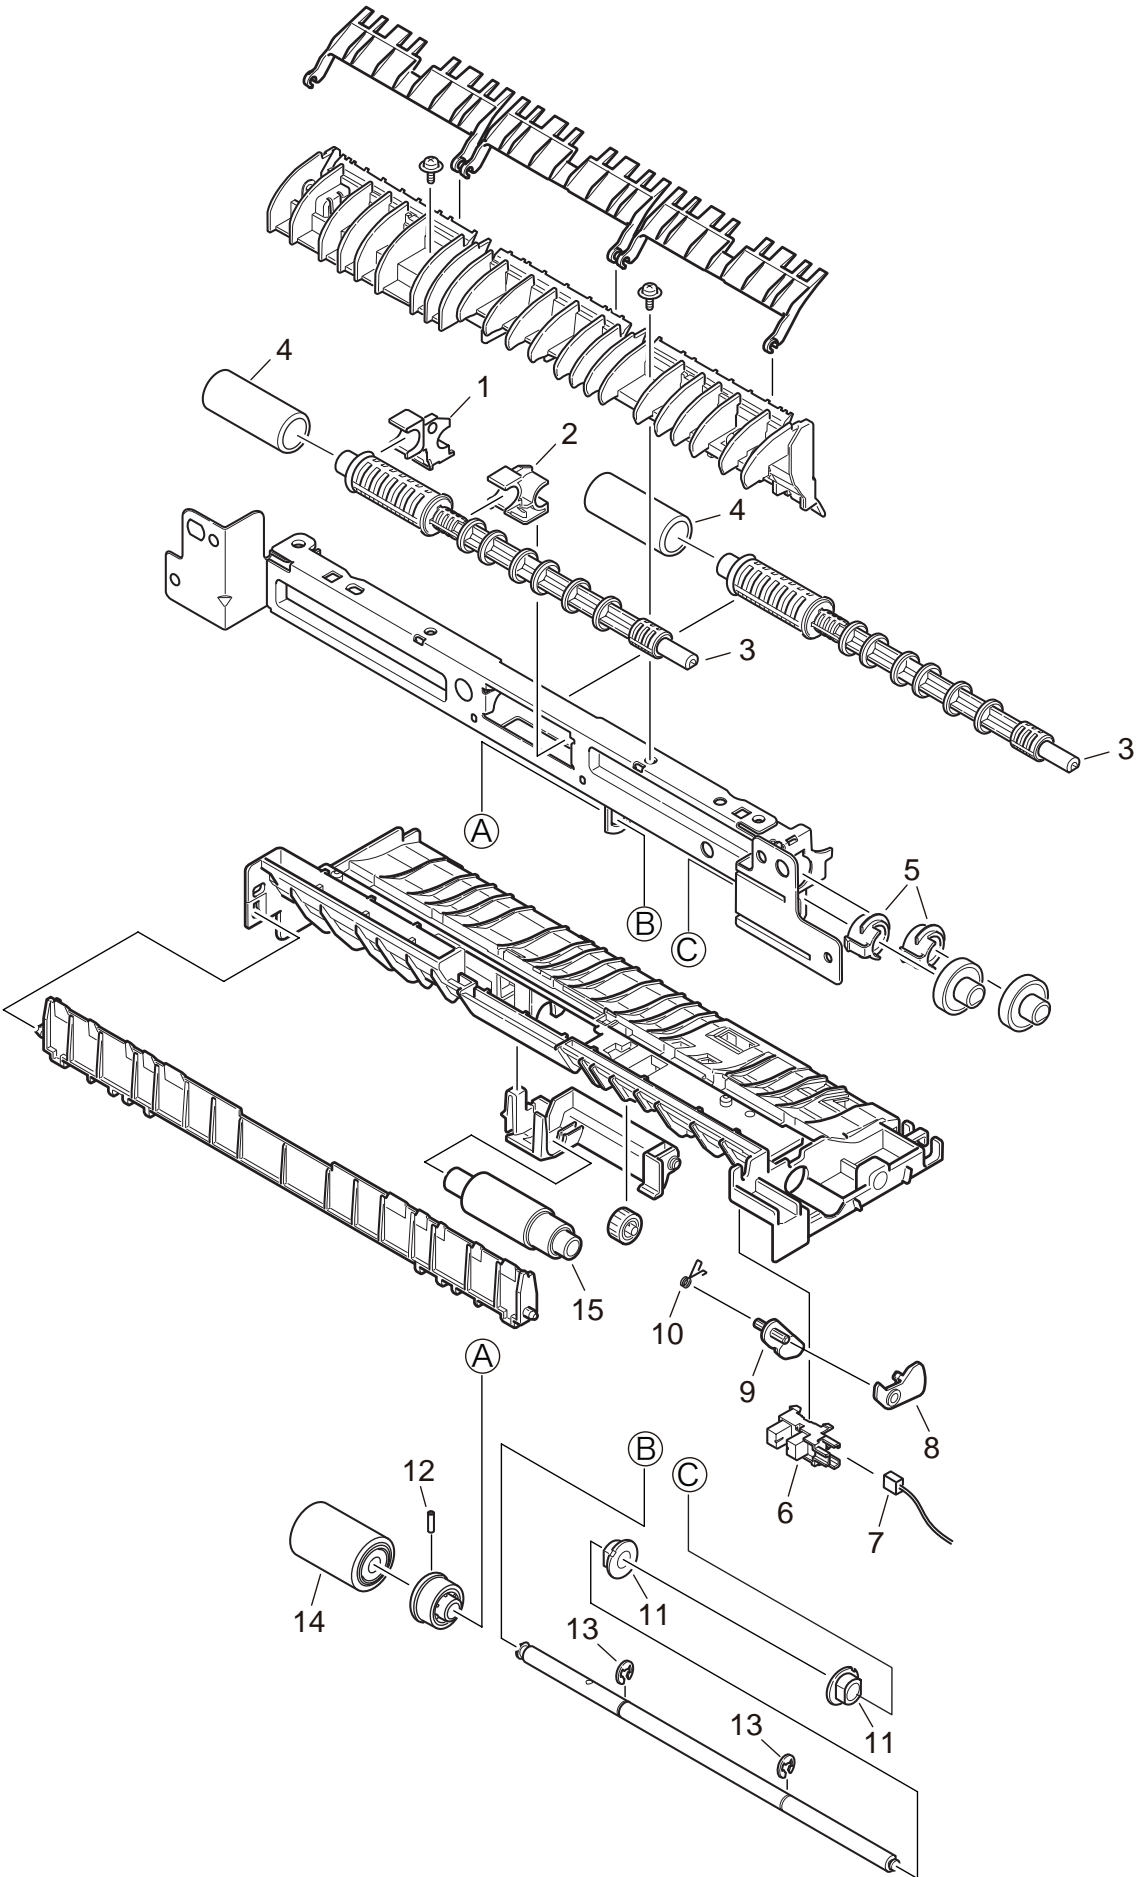

OEL Spare Parts Drawing

B401/B411L6/B431L6/ES4131L6

Revision 1

Printer Unit (B401/B411)

Printer Unit (B431)

Plate-Assy-Side-L

Plate-Assy-Side-R

Duplex-Assy

Front-Assy_1

Front-Assy_2

Frame-Assy-TR

Guide-Eject-Lower-Assy

Frame-Assy-Rear

Manual-Assy (B401/B411)

Manual-Assy (B431)

Cover-Assy-Stacker

Cover-Assy-OPE (B401/B411)

Cover-Assy-OPE (B431)