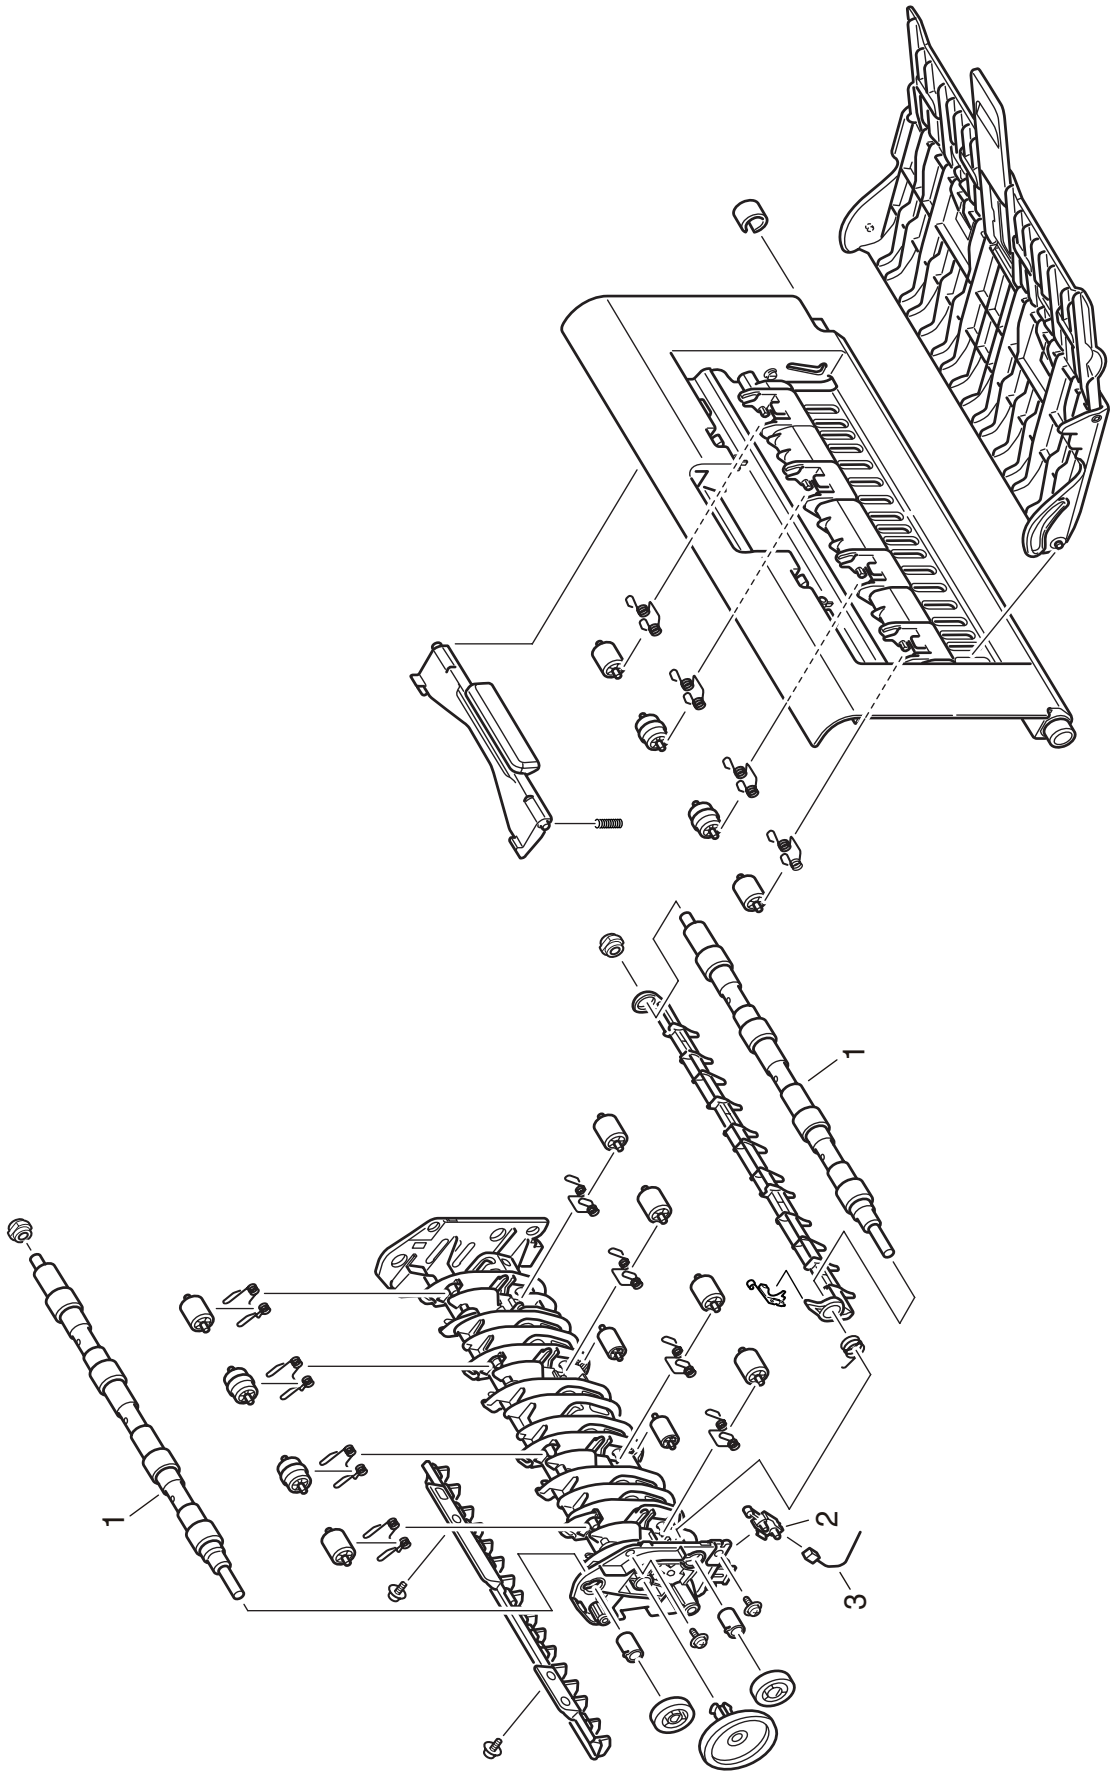

# OEL Spare Parts Drawing

B431/ES4131

Revision 4

# Printer Unit

Plate-Assy-Side-L

Plate-Assy-Side-R

Duplex-Assy

Front-Assy\_1

Front-Assy\_2

Frame-Assy-TR

Guide-Eject-Lower-Assy

Frame-Assy-Rear

MPT-Assy

Cover-Assy-Stacker

Cover-Assy-OPE