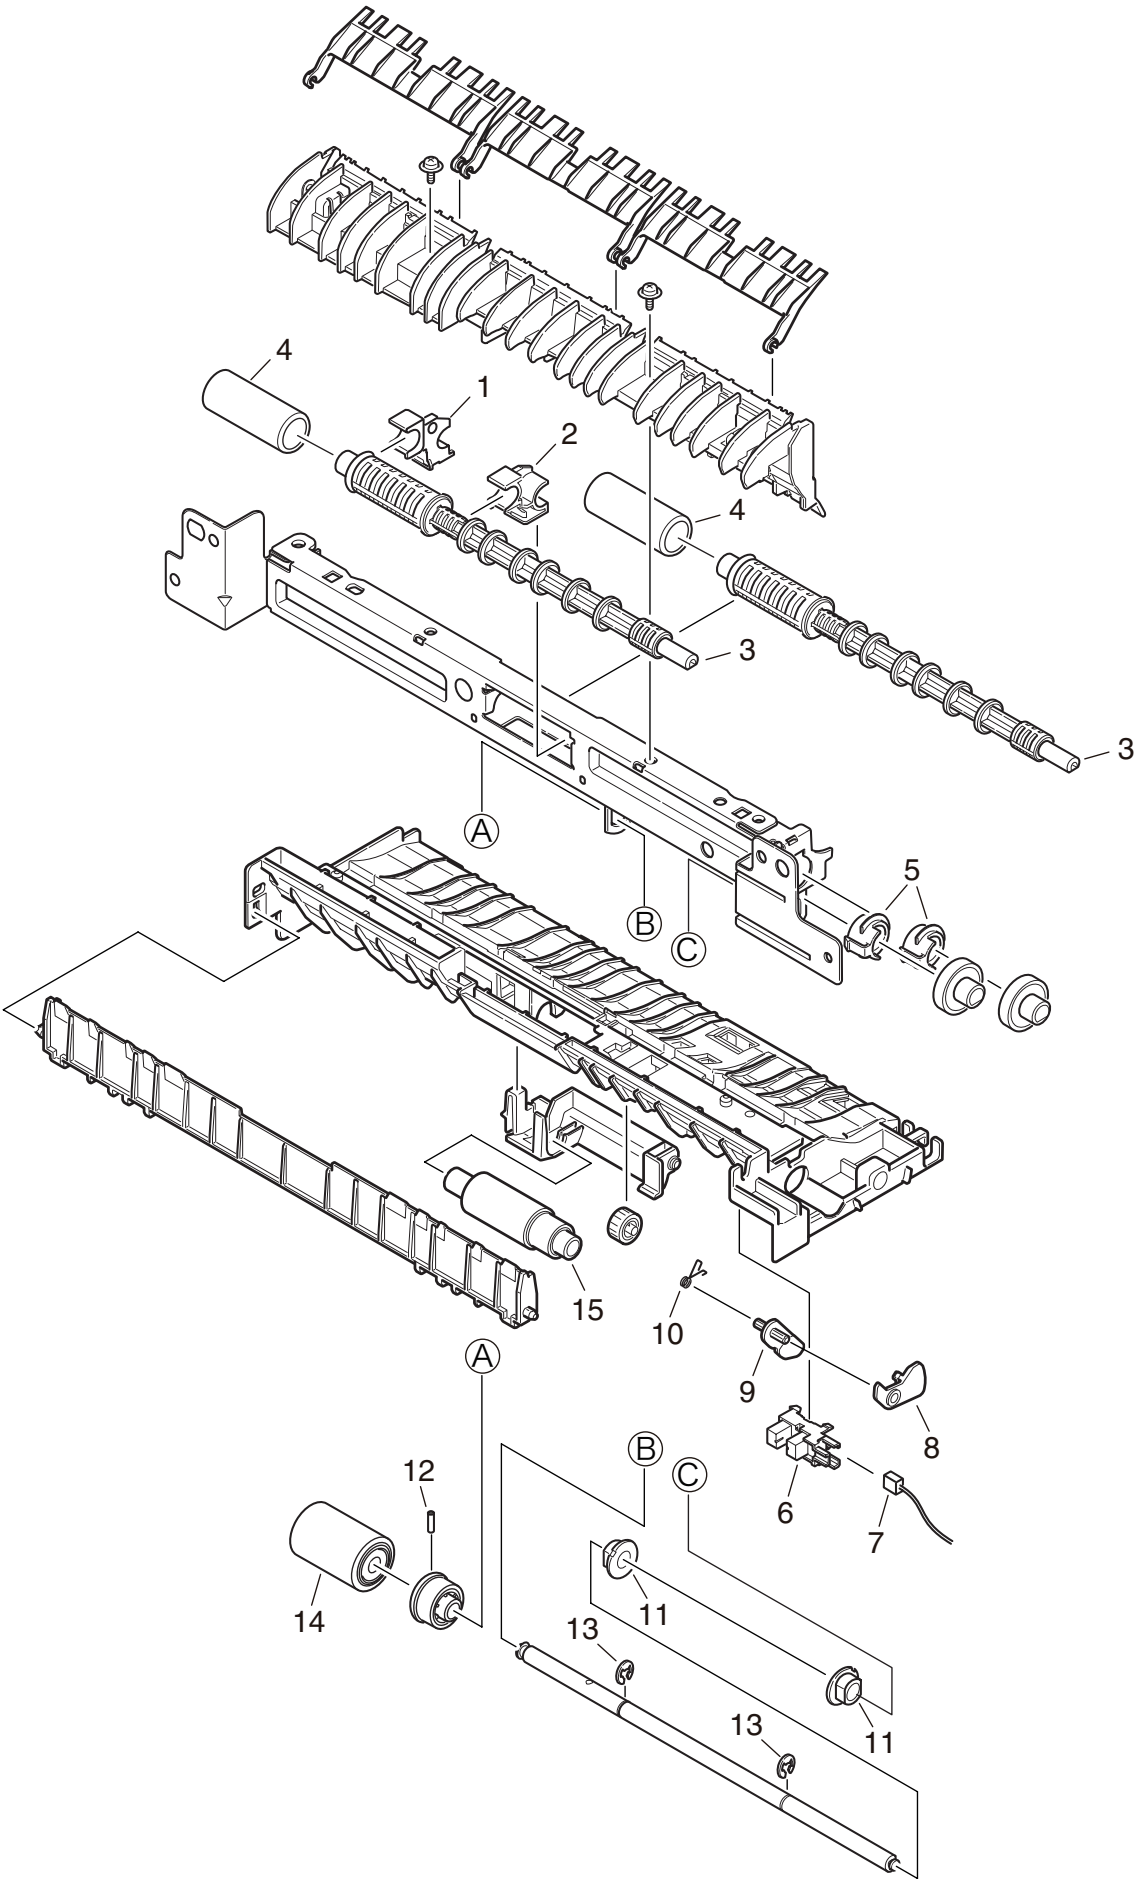

# OEL Spare Parts Drawing

B431/ES4131

Revision 4

# Printer Unit

Plate-Assy-Side-L

Plate-Assy-Side-R

Duplex-Assy

Front-Assy\_1

Front-Assy\_2

Frame-Assy-TR

Guide-Eject-Lower-Assy

Frame-Assy-Rear

MPT-Assy

Cover-Assy-Stacker

Cover-Assy-OPE