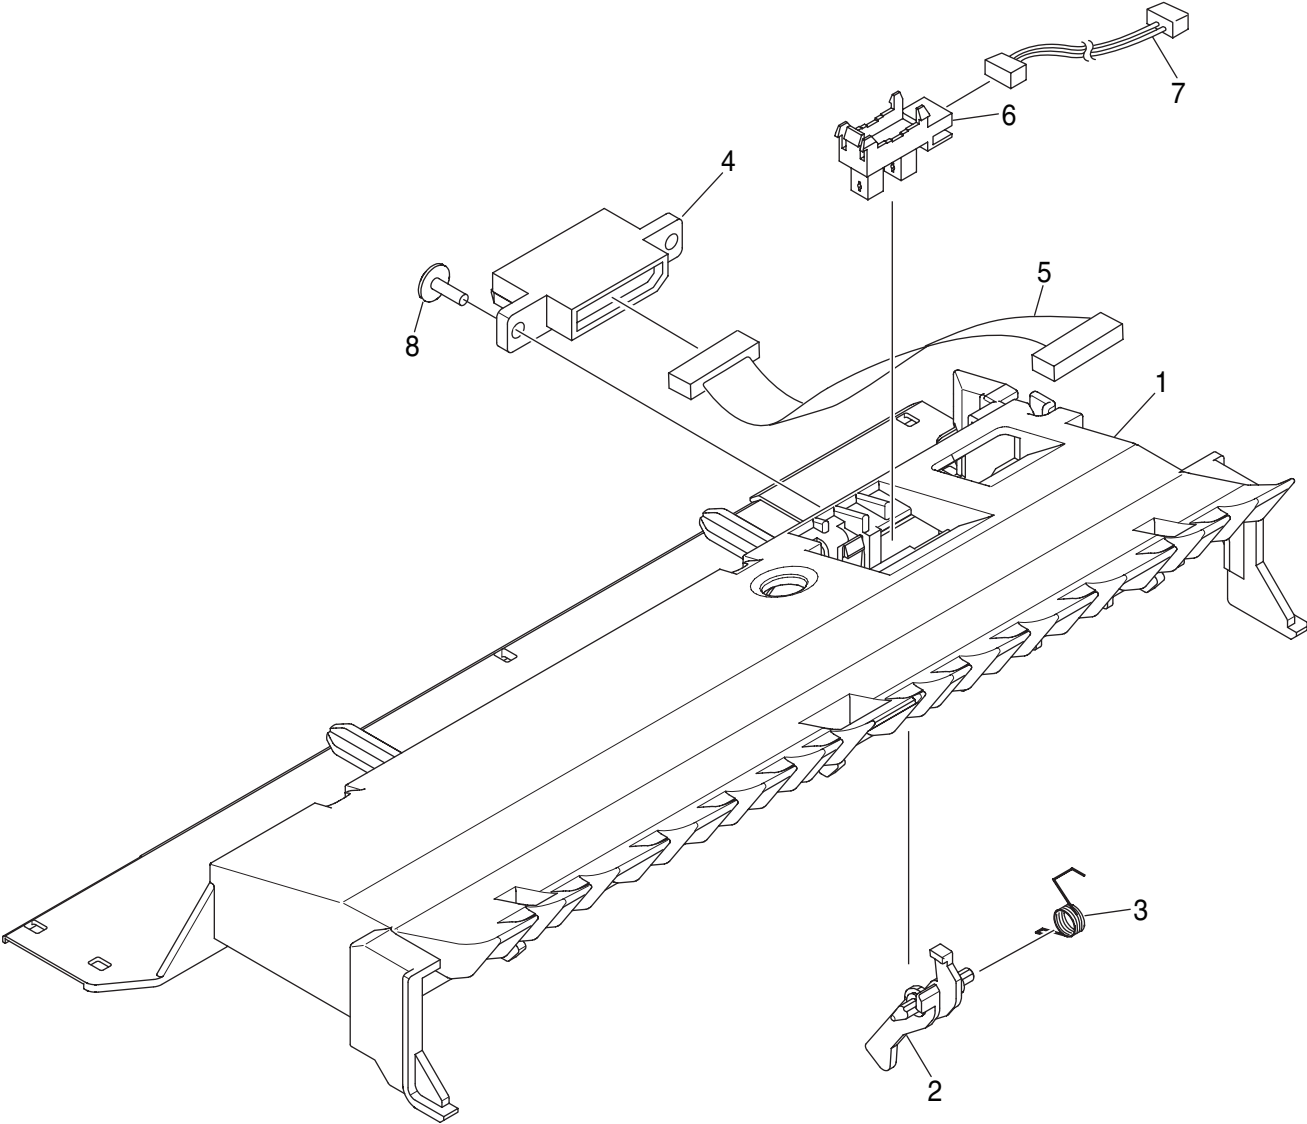

OEL Spare Parts Drawing

C710/ES3032a4

Revision 2

Printer NIP

Cover-Assy-Top

Frame Assy-OP

Cover Assy-OP

Feeder-Unit-PX741

View on Arrow A

Cover Assy-Hopping

Plate-Assy-Side R (PX741)

Plate-Assy-Side L (PX741)

Sensor-Assy-Color-Regist

Plate-Assy-Base

Eject-Assy