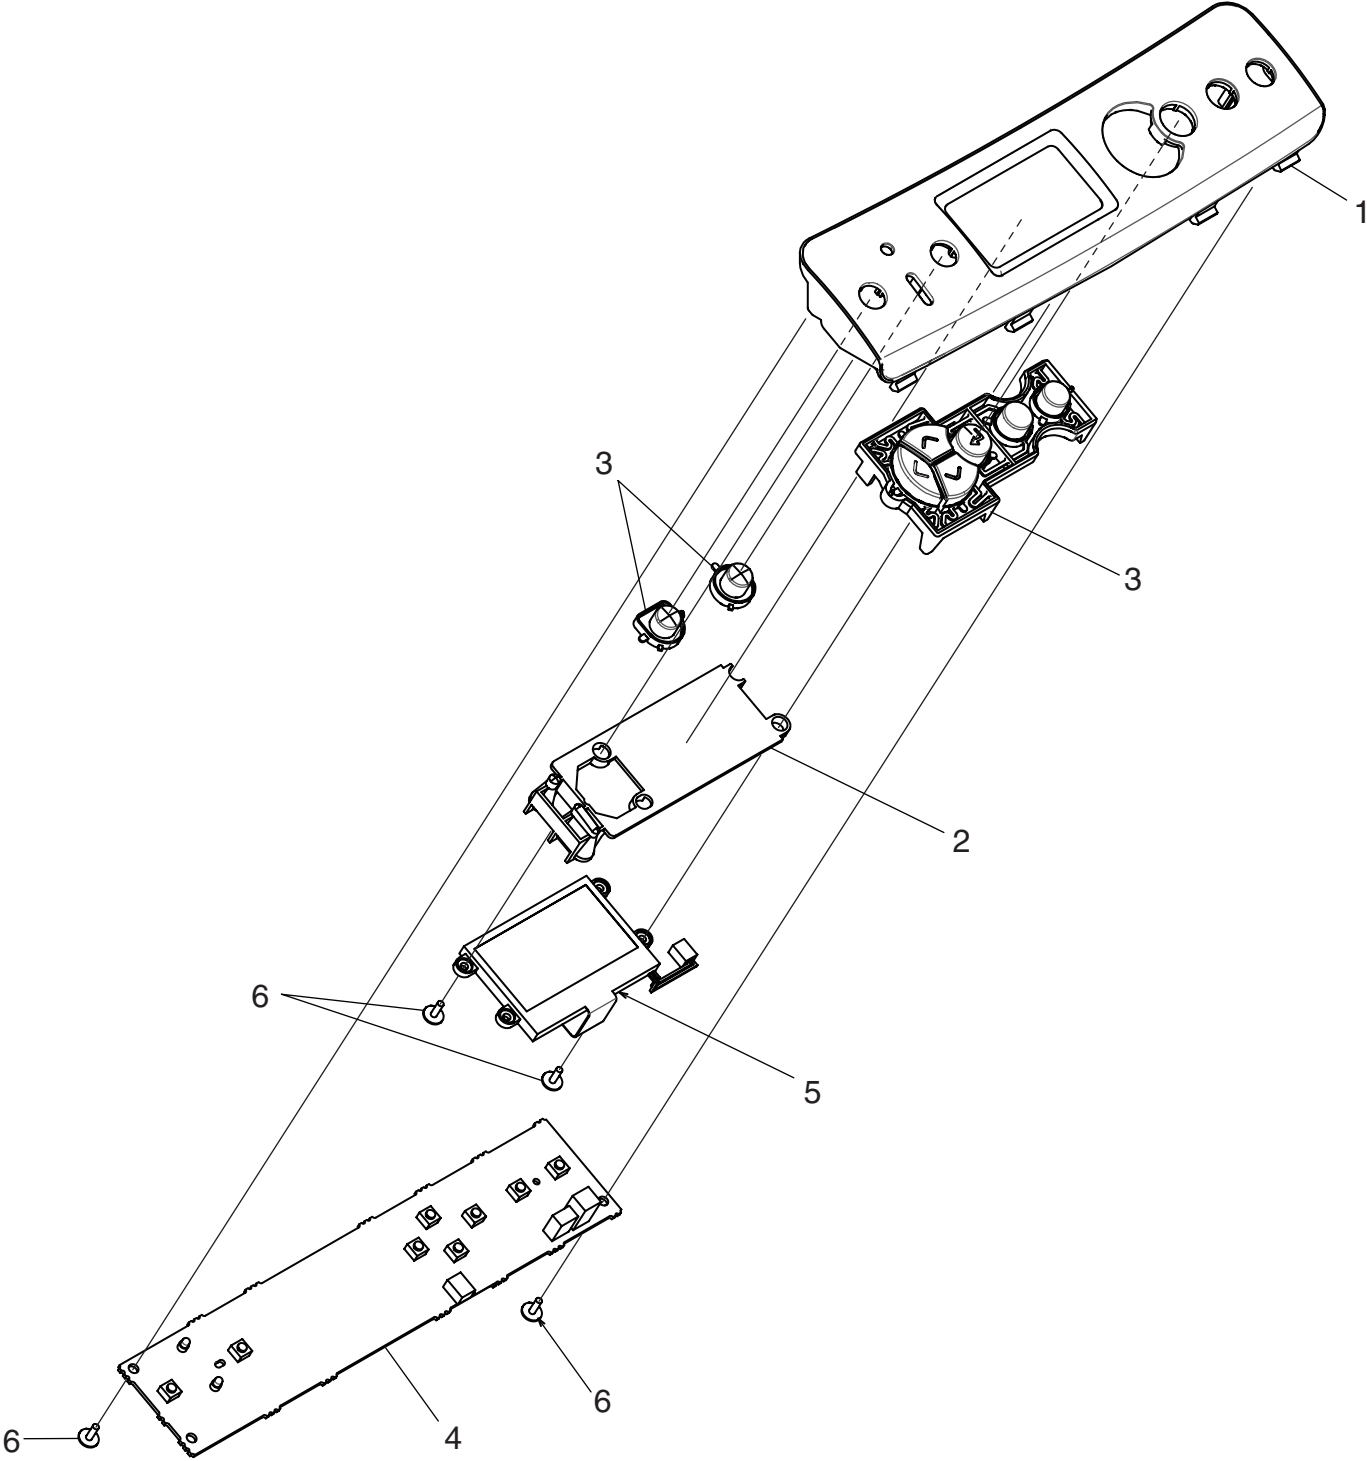

OEL Spare Parts Drawing

C710/ES3032a4

Revision 2

Printer NIP

Cover-Assy-Top

Frame Assy-OP

Cover Assy-OP

Feeder-Unit-PX741

View on Arrow A

Cover Assy-Hopping

Plate-Assy-Side R (PX741)

Plate-Assy-Side L (PX741)

Sensor-Assy-Color-Regist

Plate-Assy-Base

Eject-Assy