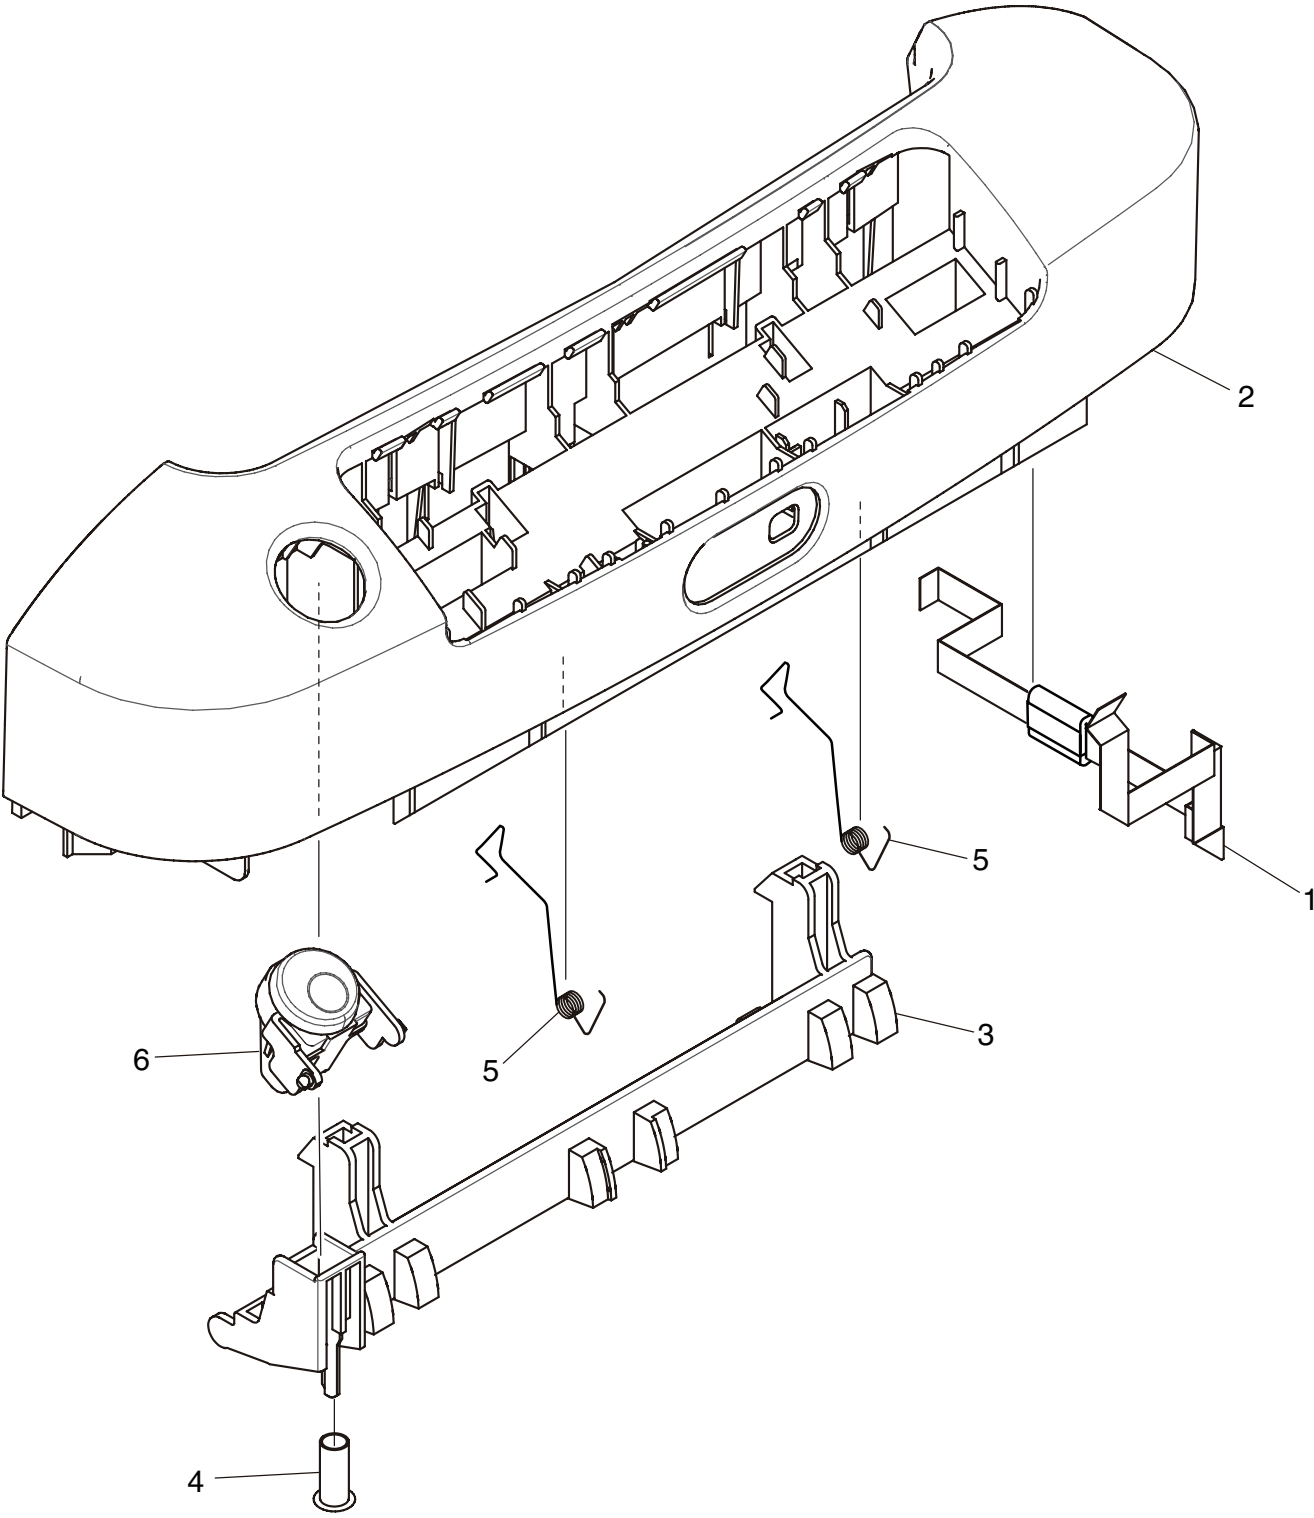

OEL Spare Parts Drawing

C710/ES3032a4

Revision 2

Printer NIP

Cover-Assy-Top

Frame Assy-OP

Cover Assy-OP

Feeder-Unit-PX741

View on Arrow A

Cover Assy-Hopping

Plate-Assy-Side R (PX741)

Plate-Assy-Side L (PX741)

Sensor-Assy-Color-Regist

Plate-Assy-Base

Eject-Assy