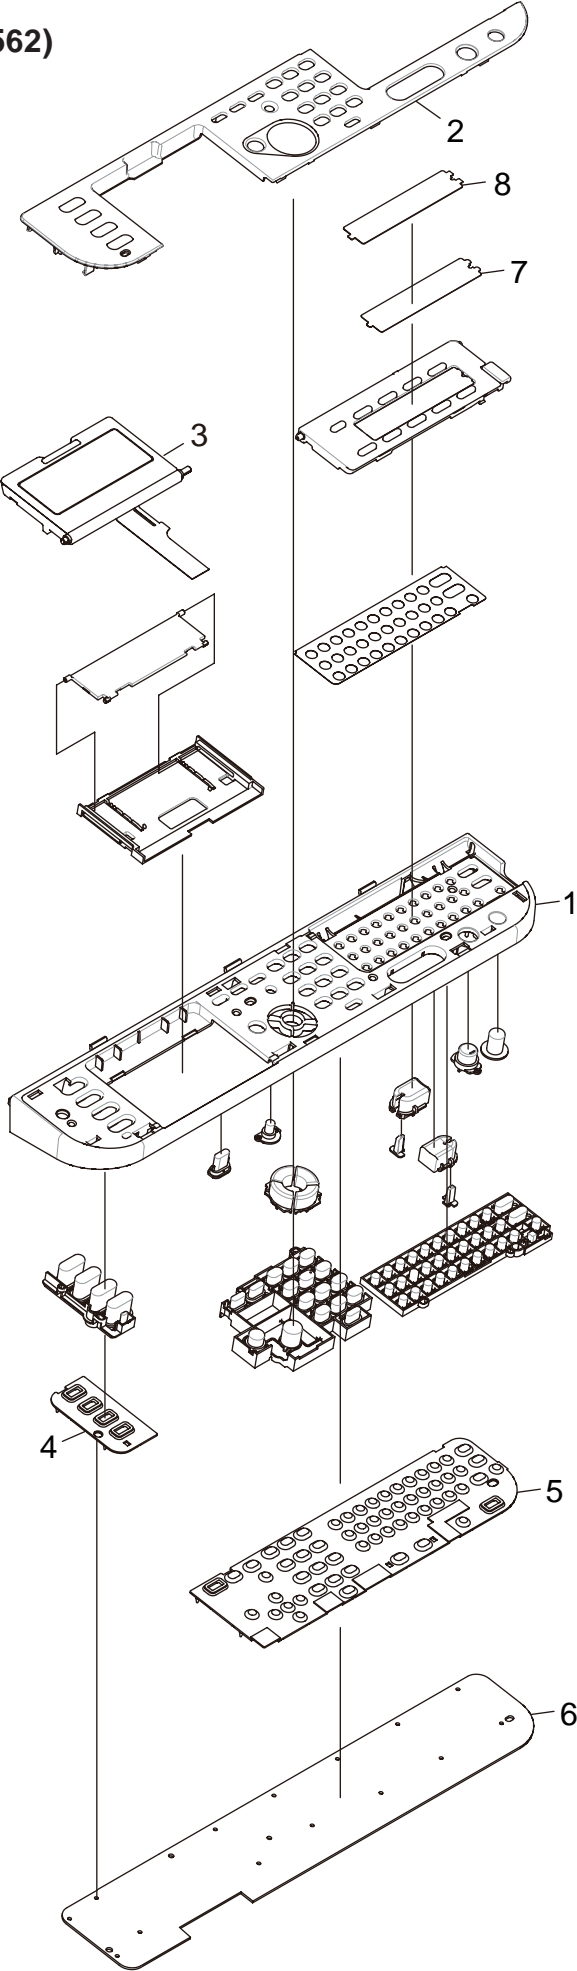

# OEL Spare Parts Drawing

MC332/MC342/MC342w/  
MC352/MC362/MC562/MC562w  
ES3452MFP/ES5462MFP

Revision 2

# MFP-Unit (Wireless-LAN model)

Side-R Assy

Side-L Assy

**Base Assy**

**Sensor Assy.-Regist**

Front Assy.-Hop/Reg

Cover-Top-Assy

**Cover-Assy.-Rear**

**Guide-Assy-A**

**Guide-Assy-C**

**Guide-Assy-D**

# Tray-Assy-Document

**Flatbed-Unit**

Frame-Assy-FB

Frame-Assy-OP(MC562)

Frame-Assy-OP(MC362)

Frame-Assy-OP(MC352)

LCD-Assy